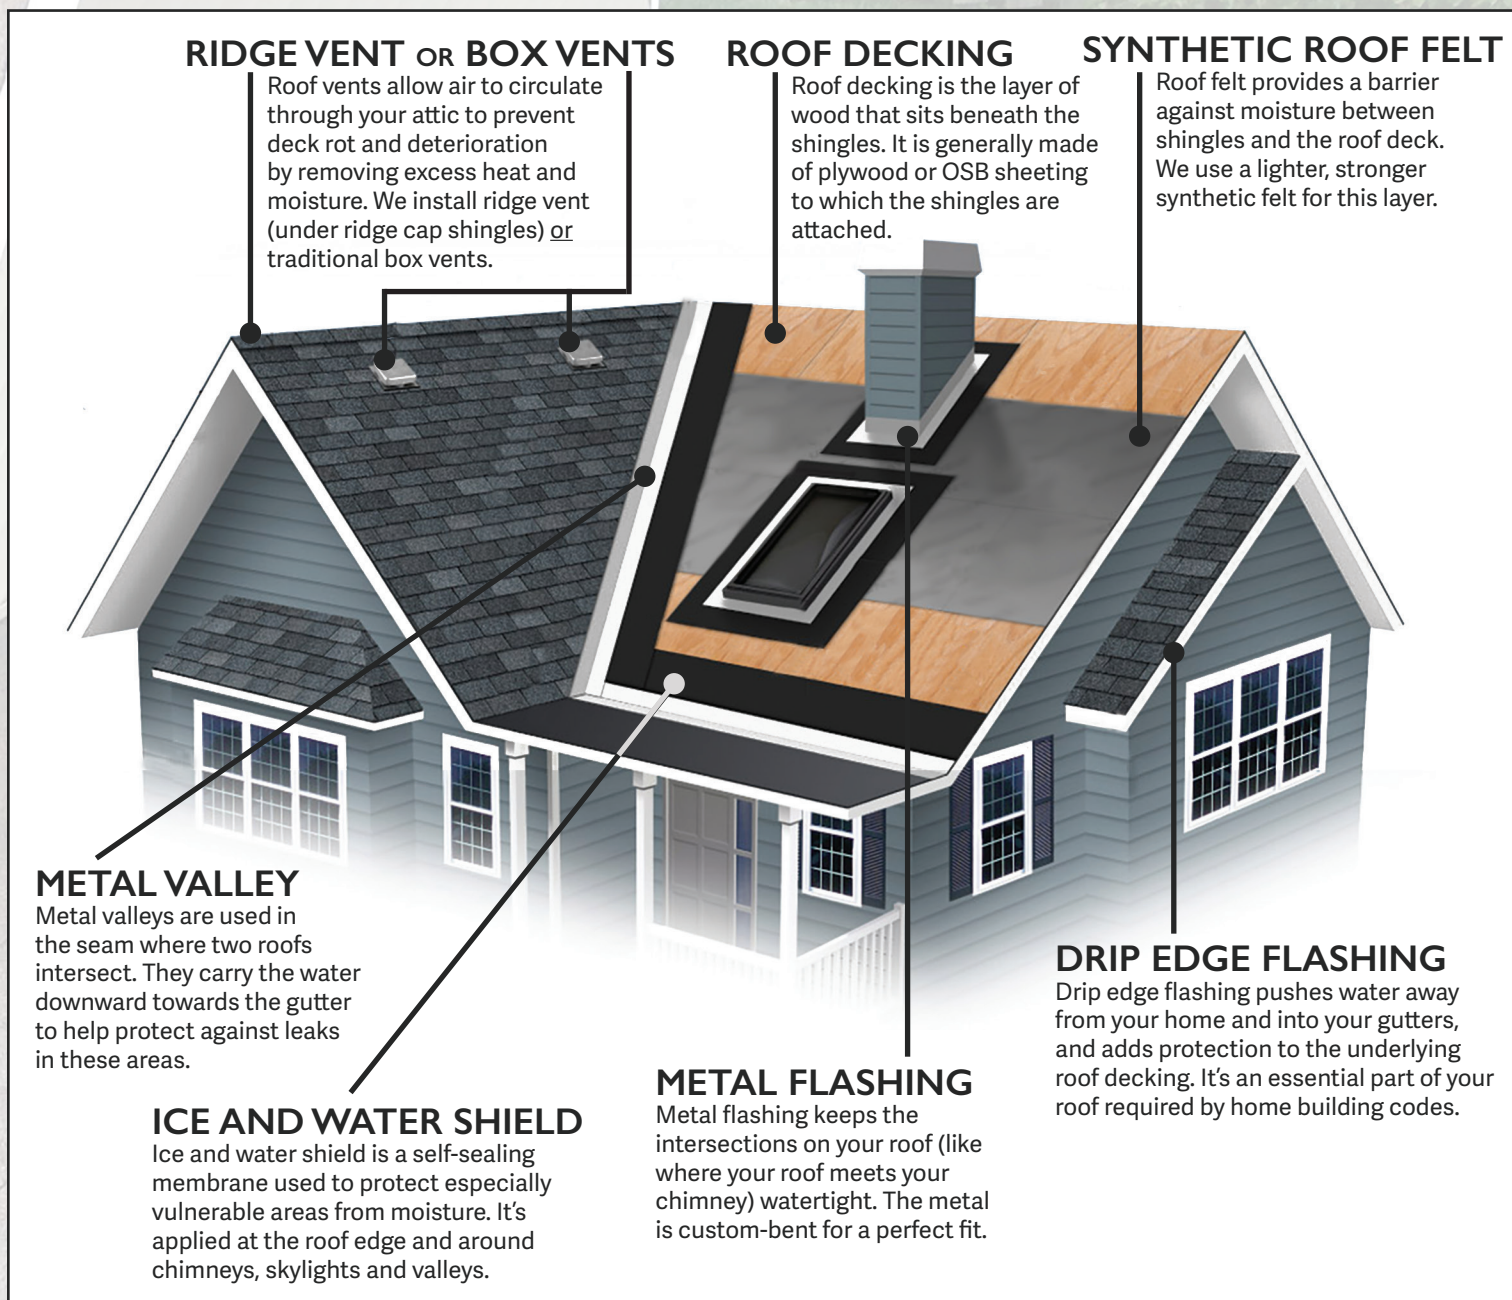

WHITE CASTLE ROOFING

Built with trust. Proven by time.

WWW.WHITECASTLEROOFING.COM

OMAHA | LINCOLN
(402) 898-7663 | (402) 423-1796

CUSTOM ACCESSORIES & ROOF ANATOMY

MORE THAN JUST SHINGLES

A roof needs the right tools to function at its best. At White Castle Roofing, we pride ourselves on providing quality products and service to help it do just that, going beyond what home codes require to do what's best for your home. With the right accessories, your roof can stand the test of time to keep you snug for years to come.